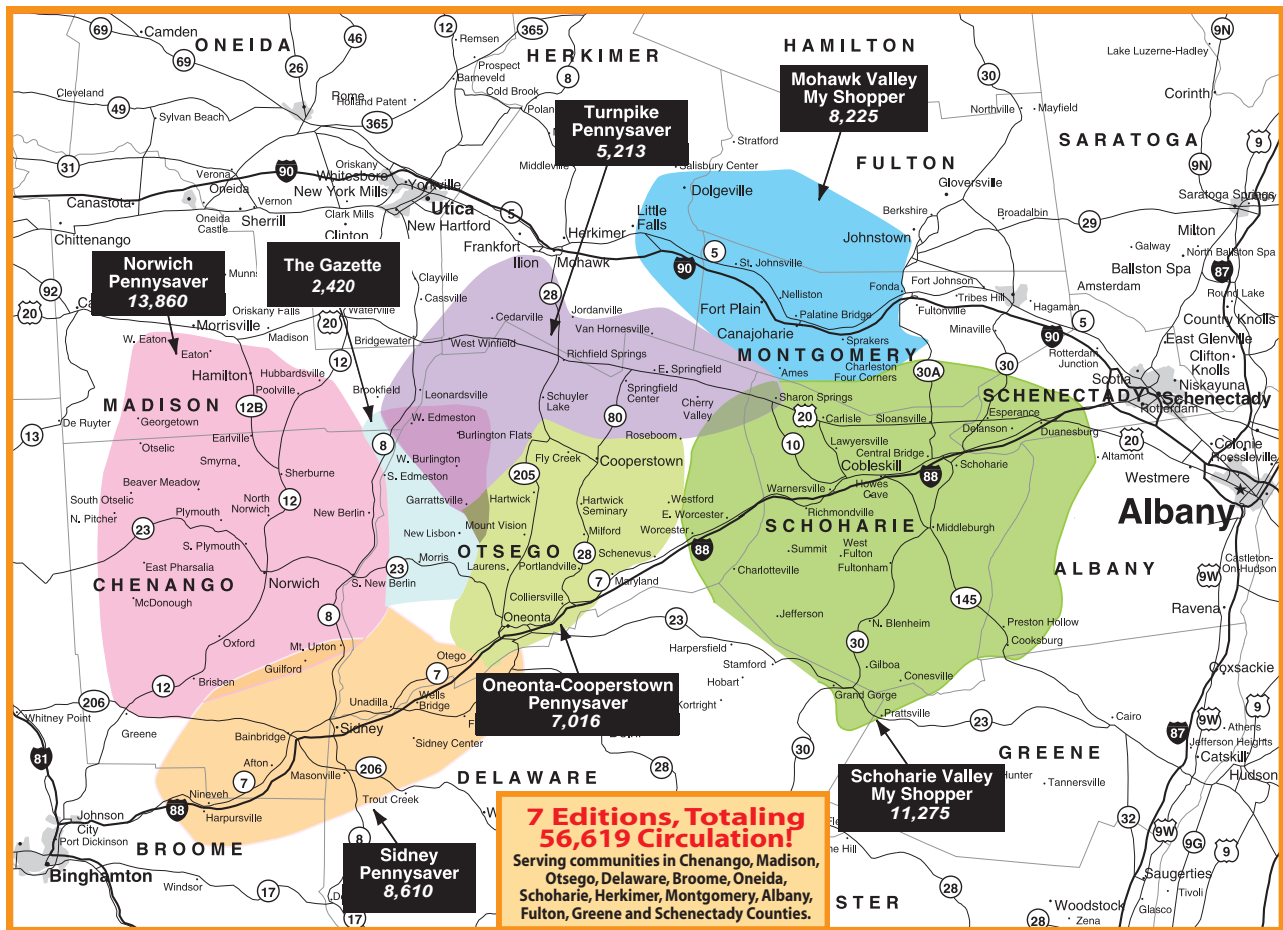

## information

A family of national award-winning publications serving 56,619 homes in Central New York State.

Effective October 1, 2019

**Pennysaver**

- Norwich • Sidney • Turnpike
- Oneonta-Cooperstown

*Shopper*

- Schoharie Valley
- Mohawk Valley

**THE GAZETTE**