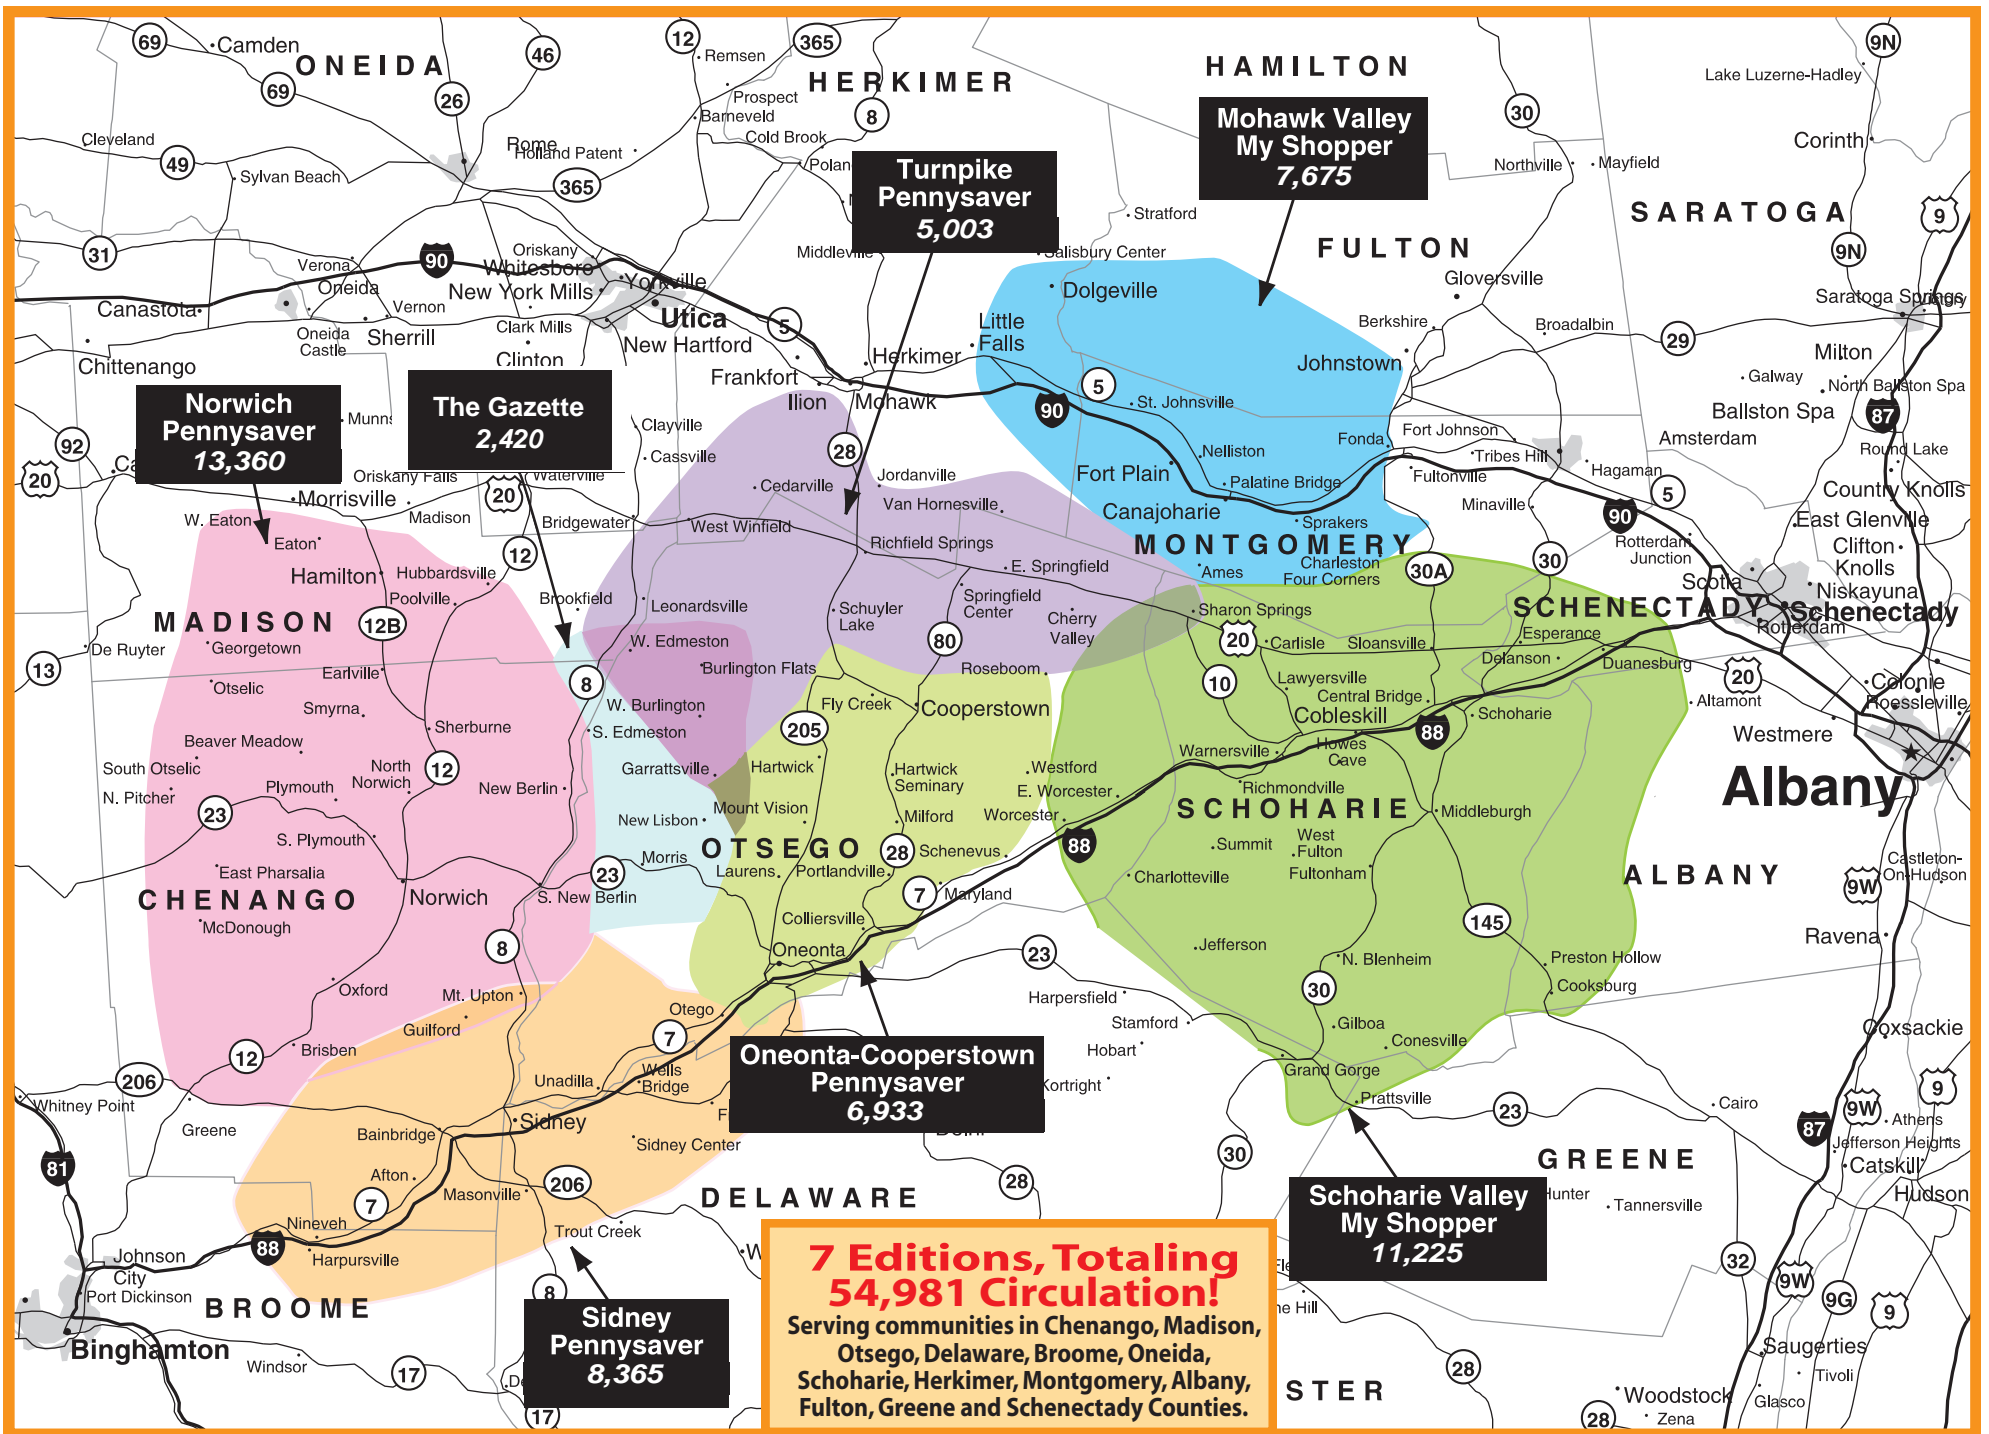

NORWICH EDITION

Zip	Location	Deliveries
13040	Cincinnatus.....	40
13332	Earlville.....	550
13758	East Pharsalia.....	25
13334	Eaton and West Eaton.....	145
13072	Georgetown.....	160
13776	Gilbertsville.....	25
13778	Greene RD 1 & 3.....	485
13780	Guilford.....	250
13346	Hamilton.....	525
13355	Hubbardsville.....	20
13801	McDonough.....	275
13411	New Berlin.....	925
13814	North Norwich.....	100
13124	North Pitcher.....	20
13815	Norwich.....	5670
13830	Oxford.....	1420
13136	Pitcher.....	25
13832	Plymouth.....	50
13460	Sherburne.....	1385
13464	Smyrna.....	400
13466	South Edmeston.....	30
13843	South New Berlin.....	700
13155	South Otselec.....	150
13844	South Plymouth.....	25
TOTAL		13,360

THE GAZETTE

Zip	Location	Deliveries
13315	Burlington Flats.....	405
13482	West Burlington.....	30
13415	New Lisbon.....	35
13335	Edmeston.....	595
13485	West Edmeston.....	200
13808	Morris.....	795
13342	Garrattsville.....	50
Individual.....		160
Newsstand Sales.....		150
TOTAL		2,420

TURNPIKE EDITION

Zip	Location	Deliveries
13313	Bridgewater.....	125
13315	Burlington Flats.....	375
13320	Cherry Valley.....	665
13333	East Springfield.....	50
13342	Garrattsville.....	25
13357	Ilion.....	388
13361	Jordanville.....	25
13407	Mohawk.....	90
13439	Richfield Springs.....	1730
13450	Roseboom.....	75
13457	Schuyler Lake.....	115
13468	Springfield Center.....	135
13485	West Edmeston.....	200
13491	West Winfield.....	1005
TOTAL		5,003

SCHOHARIE VALLEY EDITION

Zip	Location	Deliveries
12031	Carlisle.....	75
12035	Central Bridge.....	300
12036	Charlotteville.....	75
12043	Cobleskill.....	3000
12053	Delanson.....	425
12056	Duanesburg.....	275
12064	East Worcester.....	25
12066	Esperance.....	550
12071	Fultonham.....	75
12076	Gilboa.....	400
12092	Howes Cave.....	425
12093	Jefferson.....	350
12122	Middleburgh.....	1425
12131	North Blenheim.....	75
12149	Richmondville.....	750
12157	Schoharie.....	1075
12160	Sloansville.....	200
12175	Summit.....	150
12187	Warnerville.....	175
12194	West Fulton.....	75
12197	Worcester.....	575
12434	Grand Gorge.....	125
12468	Prattsville.....	125
13459	Sharon Springs.....	500
TOTAL		11,225

SIDNEY EDITION

Zip	Location	Deliveries
13730	Afton.....	900
13733	Bainbridge.....	1590
13775	Franklin.....	300
13787	Harpursville.....	450
13804	Masonville.....	175
13809	Mt. Upton.....	250
13813	Nineveh.....	250
13820	Oneonta RD3.....	200
13825	Otego.....	600
13838	Sidney.....	2078
13839	Sidney Center.....	400
13849	Unadilla.....	1140
13859	Wells Bridge.....	32
TOTAL		8,365

ONEONTA-COOPERSTOWN EDITION